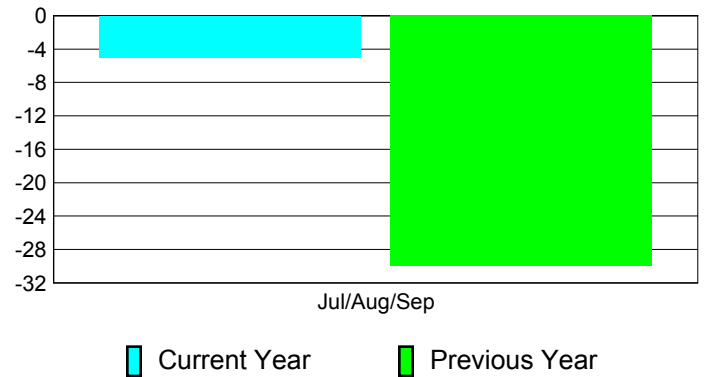

Membership Results
2012-2013

Membership
2011-2012

Month	Net Memb Goal	Actual New Memb	Actual Dropped Memb	Gain/Loss of Memb	Gain/Loss of Memb
Jul/Aug/Sep		166	-171	-5	-30
Totals		166	-171	-5	-30

Membership Results 2012-2013

Goal, New, Dropped, Gain/Loss

Comparison of Membership Gain/Loss

Current Year Compared to the Previous Year

Gender Comparison 2012-2013

Male Female