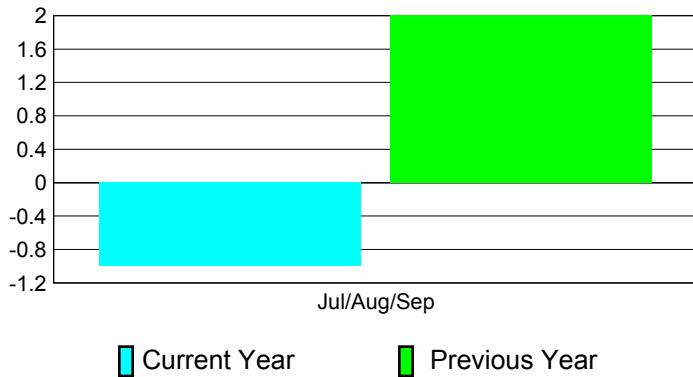

Club Results 2012-2013

Goal, New, Dropped, Gain/Loss

Comparison of Club Gain/Loss

Current Year Compared to the Previous Year

YTD Status Quo Clubs 2012-2013

Status Quo Clubs Compared to Status Quo Members

MEMBERSHIP