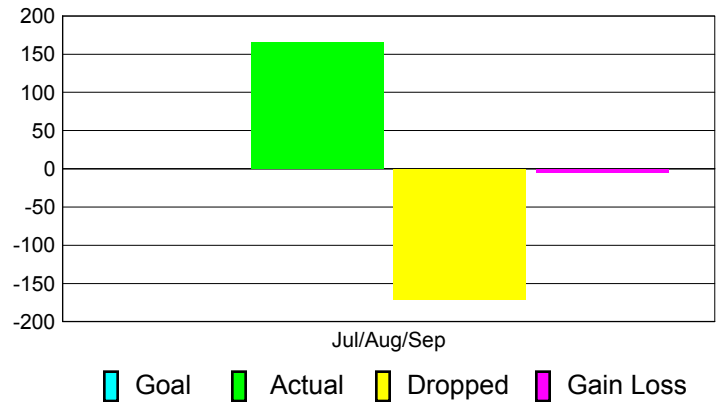

Membership Results 2012-2013

Goal, New, Dropped, Gain/Loss