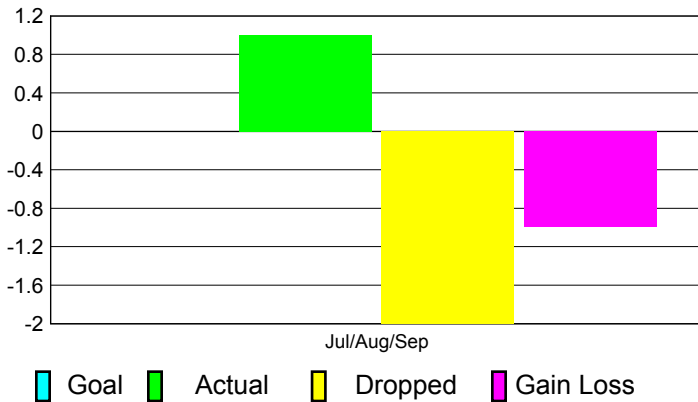

2012-2013 GMT Reports for District (or Undistricted) **District 324B3**

GMT: **M NAGARAJAN**

Location: **INDIA**

GMT CA: **6**

CLUBS

Club Results
2012-2013

Clubs
2011-2012

Month	New Club Goal	Actual New Clubs	Actual Dropped Clubs	Gain/Loss of Clubs	Gain/Loss of Clubs
Jul/Aug/Sep		1	-2	-1	2
Totals		1	-2	-1	2

Club Results 2012-2013

Goal, New, Dropped, Gain/Loss

Comparison of Club Gain/Loss

Current Year Compared to the Previous Year

YTD Status Quo Clubs 2012-2013

Status Quo Clubs Compared to Status Quo Members

MEMBERSHIP