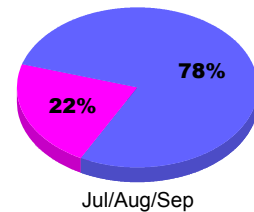

Membership Results
2012-2013

Membership
2011-2012

Month	Net Memb Goal	Actual New Memb	Actual Dropped Memb	Gain/Loss of Memb	Gain/Loss of Memb
Jul/Aug/Sep		166	-171	-5	-30
Totals		166	-171	-5	-30

Membership Results 2012-2013

Goal, New, Dropped, Gain/Loss

Comparison of Membership Gain/Loss

Current Year Compared to the Previous Year

Gender Comparison 2012-2013

Male Female